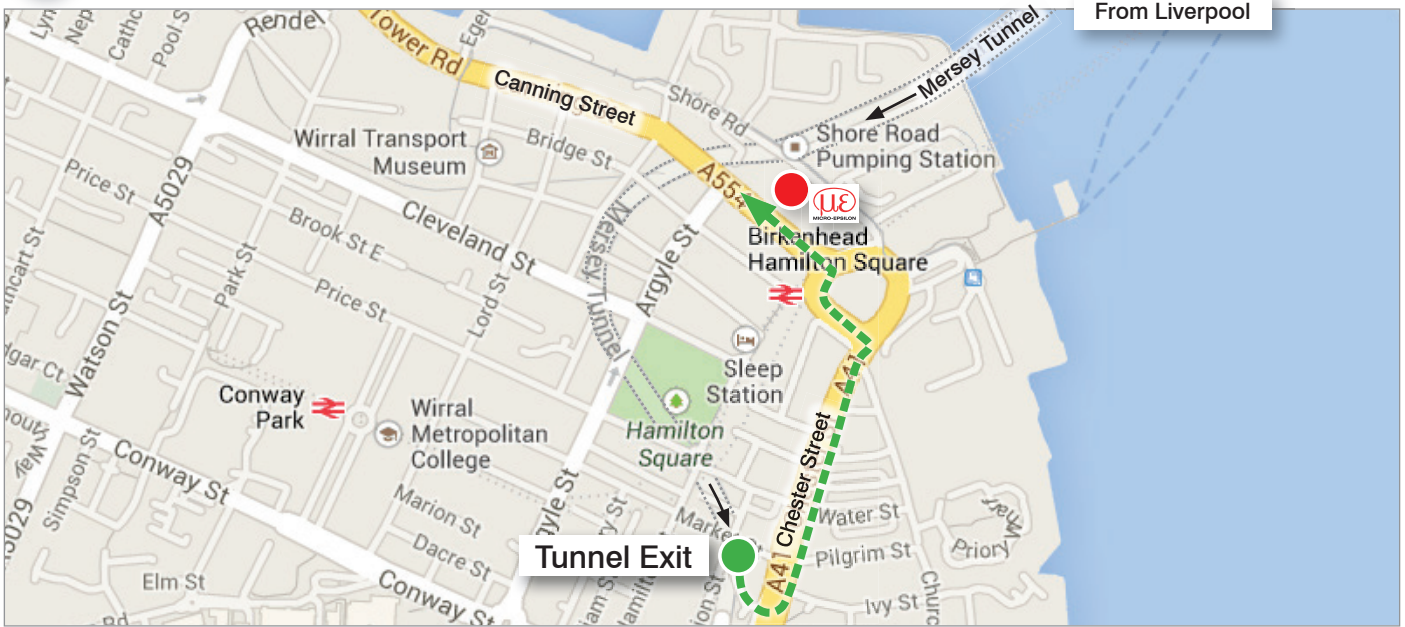

Directions to Micro- Epsilon UK

1 From M53

Exit the **M53** onto the **A5139** follow through to **A554/Tower Road**.

Pass the Metropolitan College on your left. At the traffic lights turn left onto **Shore Road** and right into the car park.

Travelling to Micro-Epsilon UK

2 From Liverpool Mersey Tunnel

Enter the tunnel into the left hand lane. As you approach the exit of the tunnel, turn left 180°. Exit the toll booth following the A41 in the direction of Hamilton Square. Follow the A41.

At the round about take the first exit onto A554/Canning Street, Exit first right onto Shore road – and right into the car park

There are dedicated parking spaces for ME visitors. Please ask the parking attendant to direct you to the correct spaces.

From the carpark turn right onto Shore Road. Walk approx 100m until you arrive at Micro-Epsilon entrance.