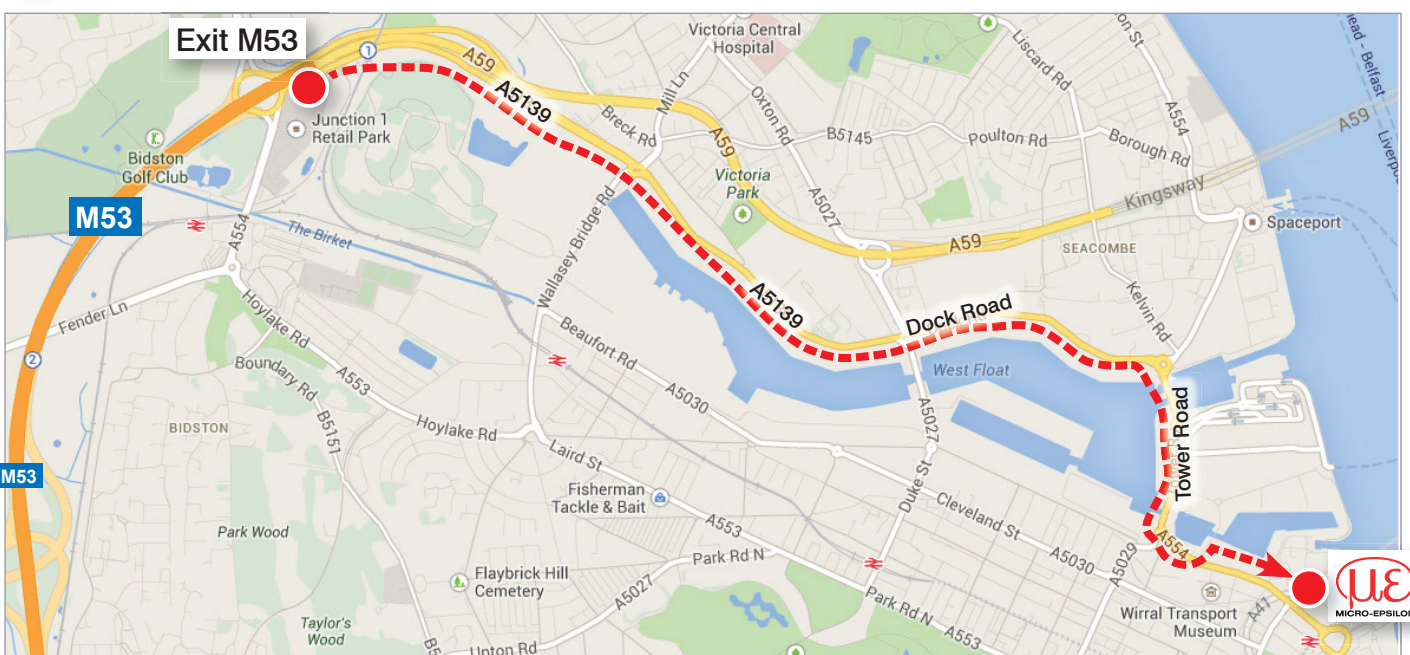

Directions to Micro- Epsilon UK

1 From M53

Exit the **M53** onto the **A5139** follow through to **A554/Tower Road**.

Pass the Metropolitan College on your left. At the traffic lights turn left onto **Shore Road** and right into the car park.

Travelling to Micro-Epsilon UK

2 From Liverpool Mersey Tunnel

Enter the tunnel into the left hand lane. As you approach the exit of the tunnel, turn left 180°. Exit the toll booth following the A41 in the direction of Hamilton Square. Follow the A41.

At the round about take the first exit onto A554/Canning Street, Exit first right onto Shore road – and right into the car park

There are dedicated parking spaces for ME visitors. Please ask the parking attendant to direct you to the correct spaces.

From the carpark turn right onto Shore Road. Walk approx 100m until you arrive at Micro-Epsilon entrance.